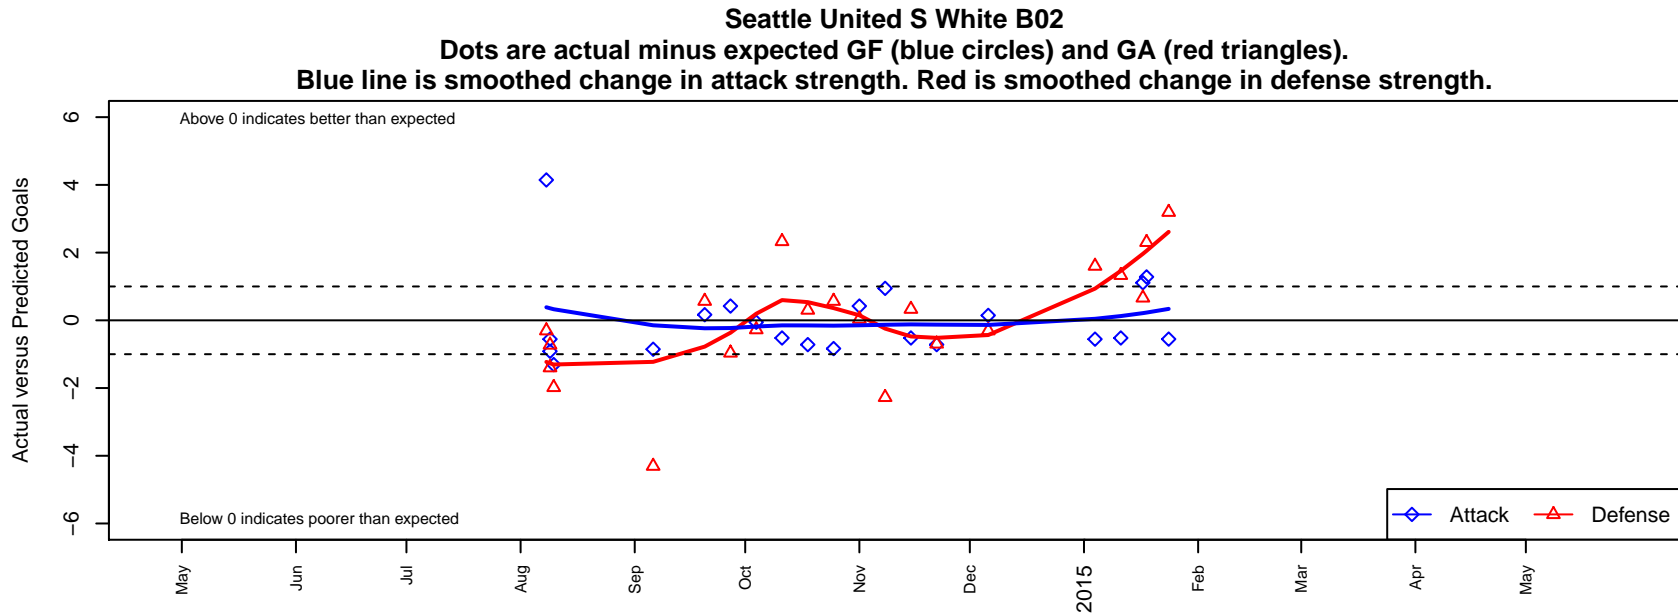

Seattle United S White B02

Seattle United Regional
 Seattle, WA
 B02 total strength=432
 attack=0.32 defense=0.24
 fall league = NPSL B12D2

alt names used:
 Seattle United South B02 White
 Seattle United South B02 White
 Seattle Utd South B02 White
 Seattle United South B02 White

Venues played:
 2014 Shoreline Classic BU12
 2014 NPSL B12D2
 2014 Founders Cup B02

**attack and defense variance (black dot)
relative to other teams
and top 10 in region**

**attack and defense rating
relative to others at age
and all opponents in last 13 months**