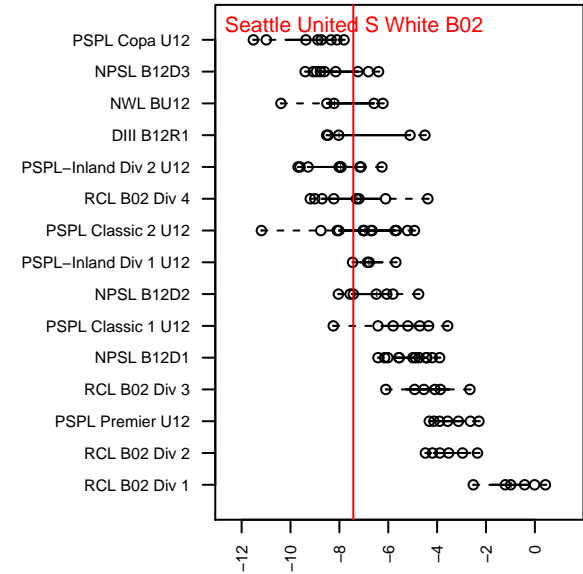

Seattle United S White B02

Seattle United Regional
 Seattle, WA
 B02 total strength=432
 attack=0.32 defense=0.24
 fall league = NPSL B12D2

alt names used:
 Seattle United South B02 White
 Seattle United South B02 White
 Seattle Utd South B02 White
 Seattle United South B02 White

Venues played:
 2014 Shoreline Classic BU12
 2014 NPSL B12D2
 2014 Founders Cup B02

**attack and defense variance (black dot)
relative to other teams
and top 10 in region**

**attack and defense rating
relative to others at age
and all opponents in last 13 months**